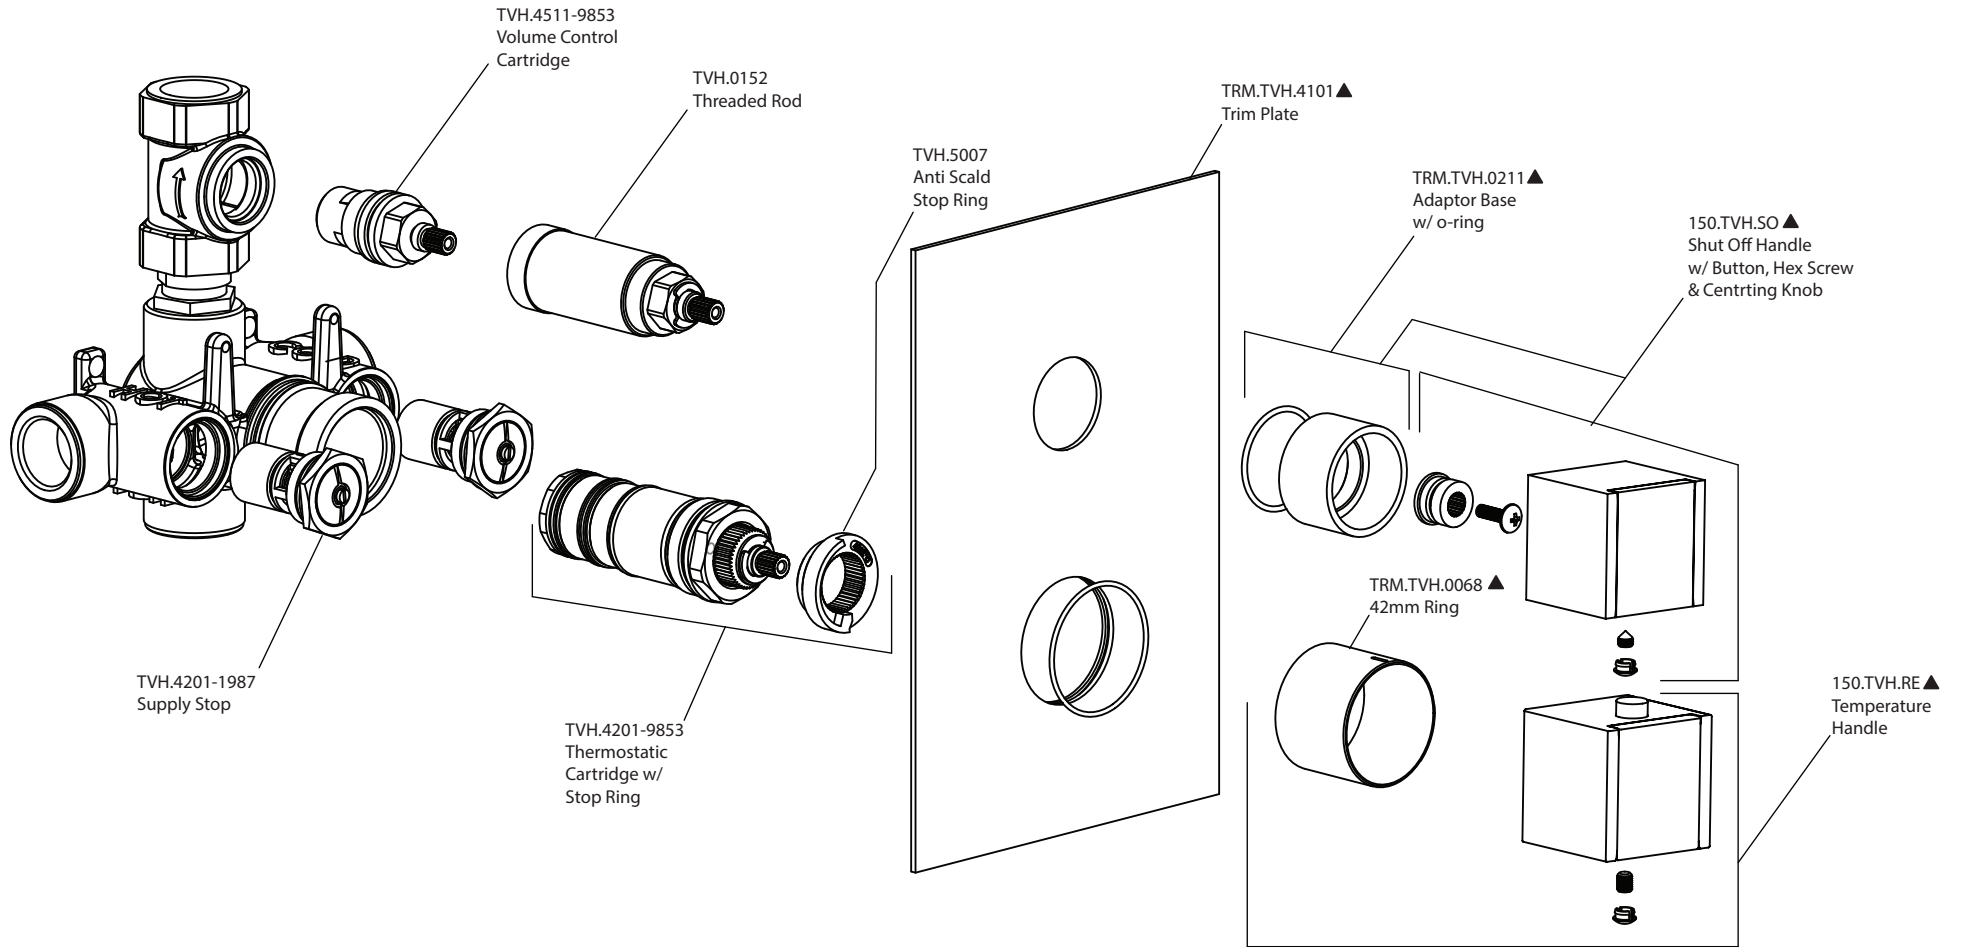

# Product Parts Breakdown

**isenberg**  
innovation+design

150.4101

Ver 2.53